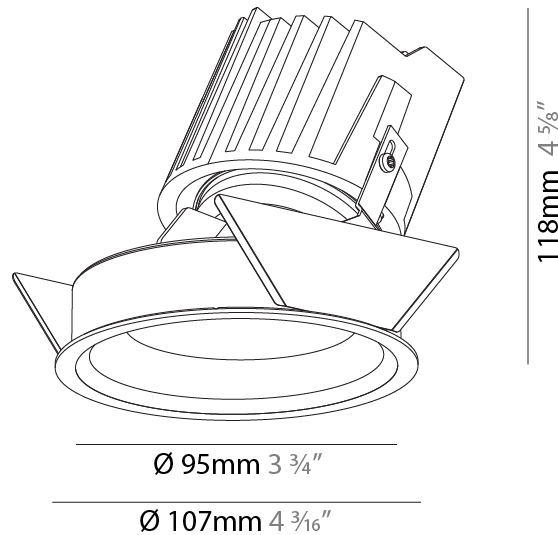

#### PHYSICAL

Shape: Round  
 Diameter (mm): 107  
 Diameter (in): 4 3/16  
 Height (mm): 118  
 Height (in): 4 5/8  
 Ceiling Thickness (mm): 10 / 12.5 / 15  
 Ceiling Thickness (in): 3/8 or 1/2 or 9/16  
 Min. Recessing Depth (mm): 140  
 Min. Recessing Depth (in): 5 1/2  
 Light Distribution: Adjustable / Asymmetric  
 Weight (kg): 0.473  
 Weight (lbs): 1.04  
 Fixture Finish: SSR / BKV / CWI / CRY / HAB / UFT / ITA / RUA / FTG / MYG / LOD / PUS / FRO / FUP / KIA / POP / BLS / SPG / MEY / GOH / GUM / CHC / COM / ABZ / JAG / OBR / MOS / ROR  
 Fixture Material: Aluminum Die Cast  
 Cut-out Measurements: 98mm / 3 7/8"

### PHYSICAL

Shape: Round  
 Diameter (mm): 107  
 Diameter (in): 4 3/16  
 Height (mm): 118  
 Height (in): 4 5/8  
 Ceiling Thickness (mm): 10 / 12.5 / 15  
 Ceiling Thickness (in): 3/8 or 1/2 or 9/16  
 Min. Recessing Depth (mm): 140  
 Min. Recessing Depth (in): 5 1/2  
 Light Distribution: Adjustable / Asymmetric  
 Weight (kg): 0.473  
 Weight (lbs): 1.04  
 Fixture Finish: SSR / BKV / CWI / CRY / HAB / UFT / ITA / RUA / FTG / MYG / LOD / PUS / FRO / FUP / KIA / POP / BLS / SPG / MEY / GOH / GUM / CHC / COM / ABZ / JAG / OBR / MOS / ROR  
 Fixture Material: Aluminum Die Cast  
 Cut-out Measurements: 98mm / 3 7/8"

### RATINGS AND CERTIFICATIONS

Certified By: Certified for North American Standards  
 IP rating: IP20

98mm 3 7/8"    140mm 5 1/2"    10 | 15mm 3/8" 5/16"    30°    ↑

A